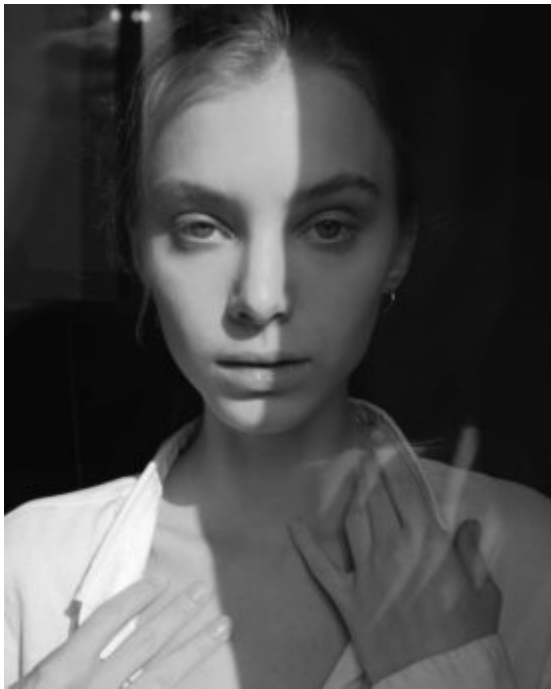

TRUE MODELS

Kate Banshchikova

180 | 82 / 59 / 90 / 41 | Blond / Blue