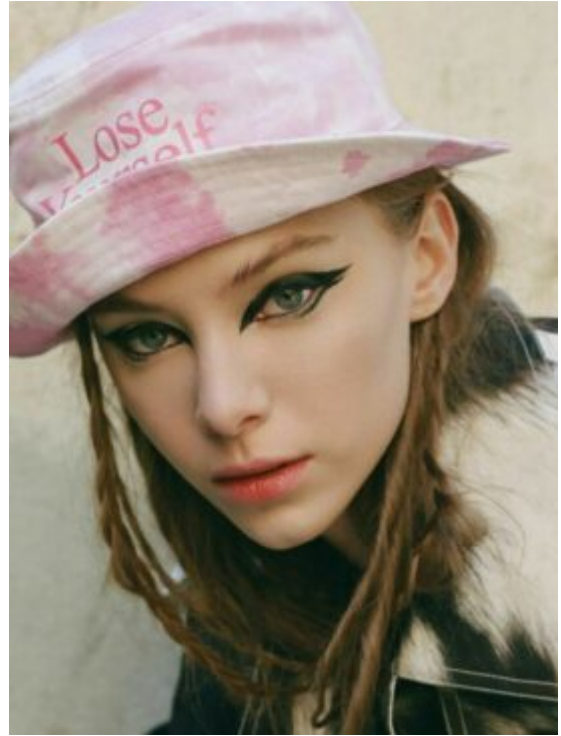

TRUE MODELS

Kate Banshchikova

180 | 82 / 59 / 90 / 41 | Blond / Blue