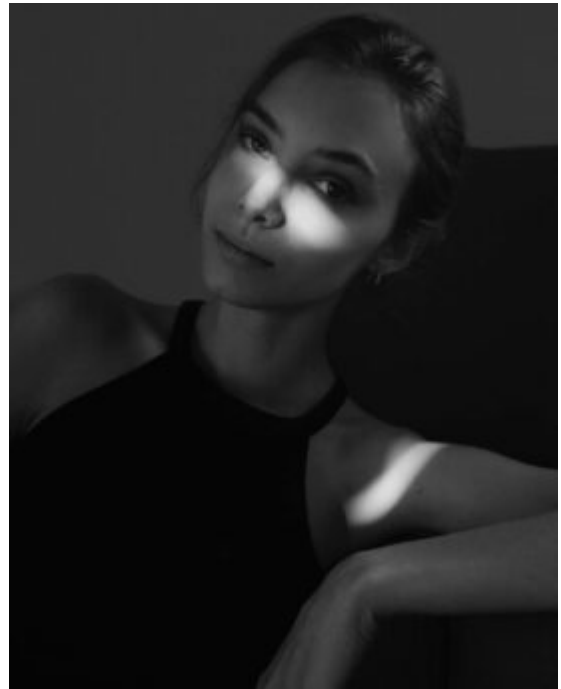

TRUE MODELS

Kate Banshchikova

180 | 82 / 59 / 90 / 41 | Blond / Blue